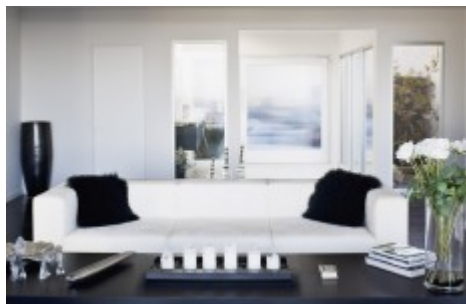

## Classic American

Pheasant Ridge, Berry Lane, Chorleywood, Rickmansworth, Three Rivers, Hertfordshire, England, WD3 5EU, United Kingdom

A fully self-contained apartment set within this period building just a few minutes walk from the Station. The place comprises a studio room, separate kitchen, bathroom with electric shower, storage/ dressing area and a PRIVATE GARDEN. Located just north of Park and just a stroll away from a selection of local independent cafes and boutique shops. For transport links underground and other stations are just a 5 minutes walk away. We are proud to present to the market, this stunning place, just moments from the park. The place is neutrally decorated throughout and comprises a living room and bathroom. This property further benefits from plenty of storage throughout. Hot water bills are included and there is a beautiful tree-lined street a short stroll from the park. Nearby attractions include the park, the street including the famous store and the city center. Neighbouring districts accessible. Transport links are very close