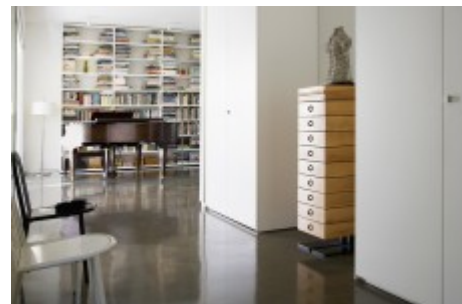

## Classic American

Pheasant Ridge, Berry Lane, Chorleywood, Rickmansworth, Three Rivers, Hertfordshire, England, WD3 5EU, United Kingdom

A fully self-contained apartment set within this period building just a few minutes walk from the Station. The place comprises a studio room, separate kitchen, bathroom with electric shower, storage/ dressing area and a PRIVATE GARDEN. Located just north of Park and just a stroll away from a selection of local independent cafes and boutique shops. For transport links underground and other stations are just a 5 minutes walk away. We are proud to present to the market, this stunning place, just moments from the park. The place is neutrally decorated throughout and comprises a living room and bathroom. This property further benefits from plenty of storage throughout. Hot water bills are included and there is a beautiful tree-lined street a short stroll from the park. Nearby attractions include the park, the street including the famous store and the city center. Neighbouring districts accessible. Transport links are very close