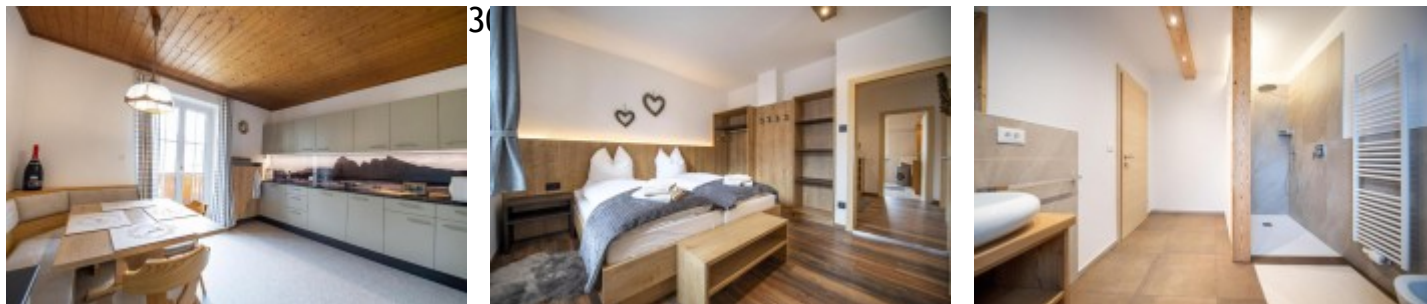

# Bedroom

Station Grove, Sudbury, London Borough of Brent, London, Greater London, England, HA0 4AF, United Kingdom

Bedroom for one person or couple

Purpose: Rent	County: United Kingdom	City: London
Zip code: HA0 4AF	Sale price: ?1850	Ownership: Agent